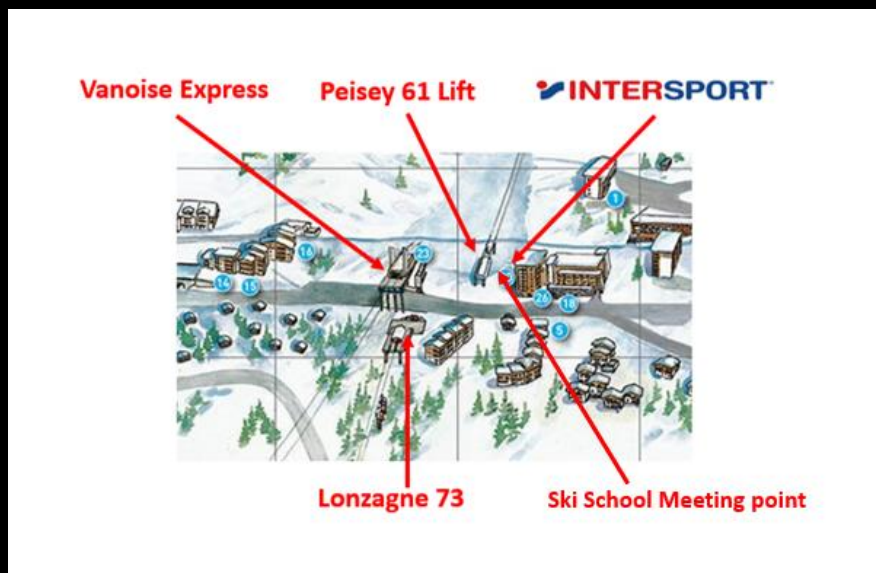

Intersport are superbly located at the top of the Lonzagne Televillage Lift and next to the Peisey 61 lift and Vanois Express cable car.

Of course, the level of equipment that you want could increase or decrease the cost, all the details of what you can hire is on their site:

<https://en.peisey-vallandry.com/shops/intersport-melezes.html?origine=switchLangue>

Discount Code:

When booking online, please ask us for your personal discount code.

Ski and Boot Storage:

Our ski and boot room in the chalet provides plenty of space and storage and has heated boot warmers for a comfortable start to the ski day. We are superbly located just a minute walk to the lift.

### Ski and Board School Meeting Point:

The chalet is convenient for beginners and children with the Lonzagne 73 lift being 150 metres from the chalet (just a 1 minute walk) which is a pedestrian lift leading directly to the front de neige where the ski school is situated.